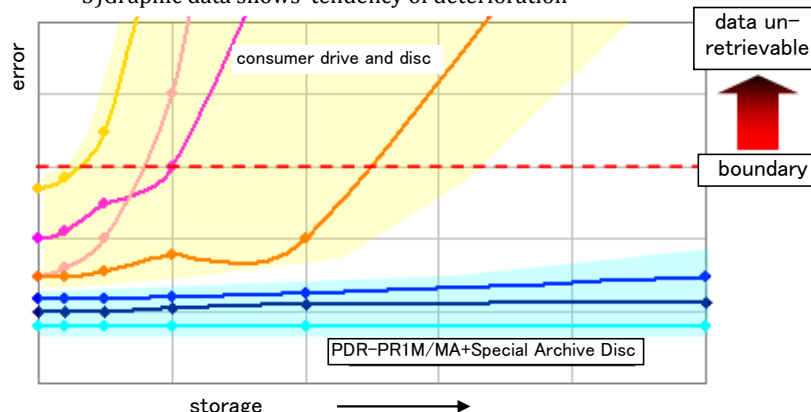

*3)Graphic data shows tendency of deterioration