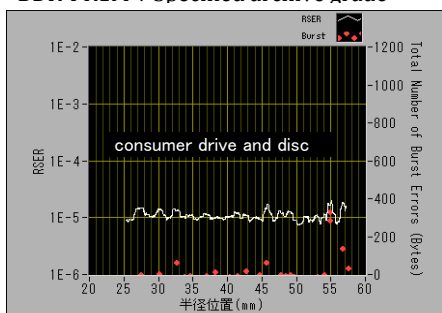

Error rate inspection

With the BDR-PR1M the Burst Error Rate and the Random Symbol Error Rate can be separately measured accurately to manage the recording quality based upon JIIMA standard and JIS Z6017.

Initial recording error rate of BDR-PR1M+ Specified archive grade